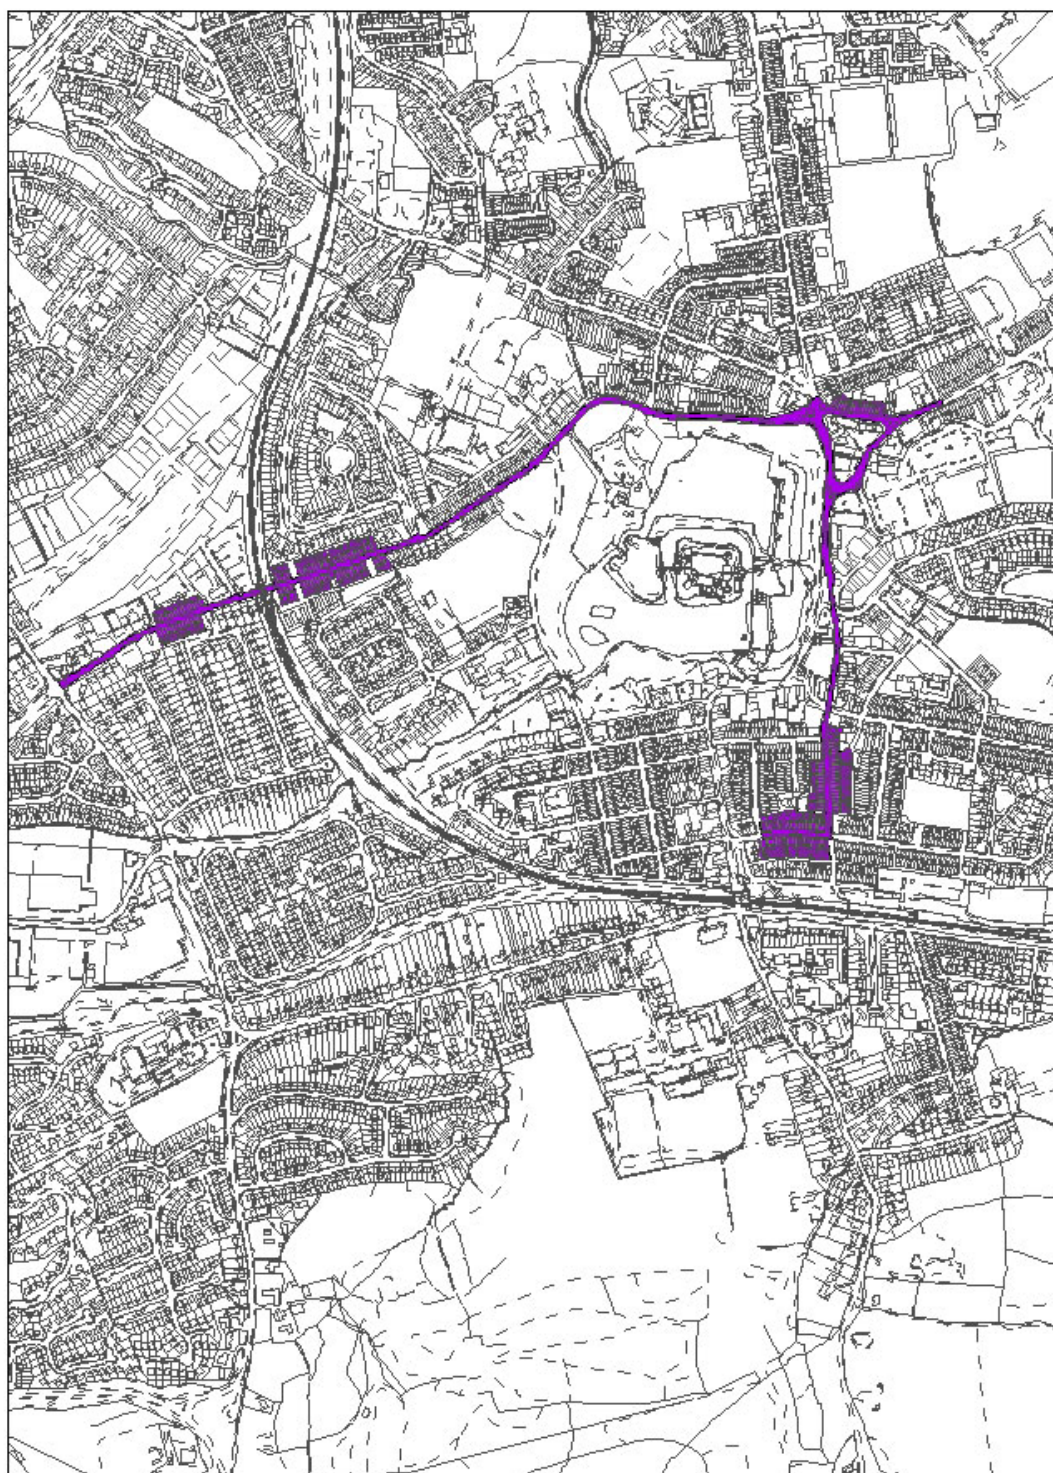

Appendix 2 – Map of Proposed Caerphilly Town Centre AQMA

Proposed Caerphilly Town
Centre AQMA

1:9,738

OS Products: © 100025372, 2012. MasterMap™, 1:10000, 1:25000, 1:50000, 1:250000,
Image Layers: ©2006 produced by COWI A/S for
the Welsh Assembly Government's Department for Environment, Planning and Countryside.
© Geoinformation Group 1948, 2001, 2004-5,
© The Standing Conference on Regional Policy in South Wales (1991),
© BlomPictometry 2008.